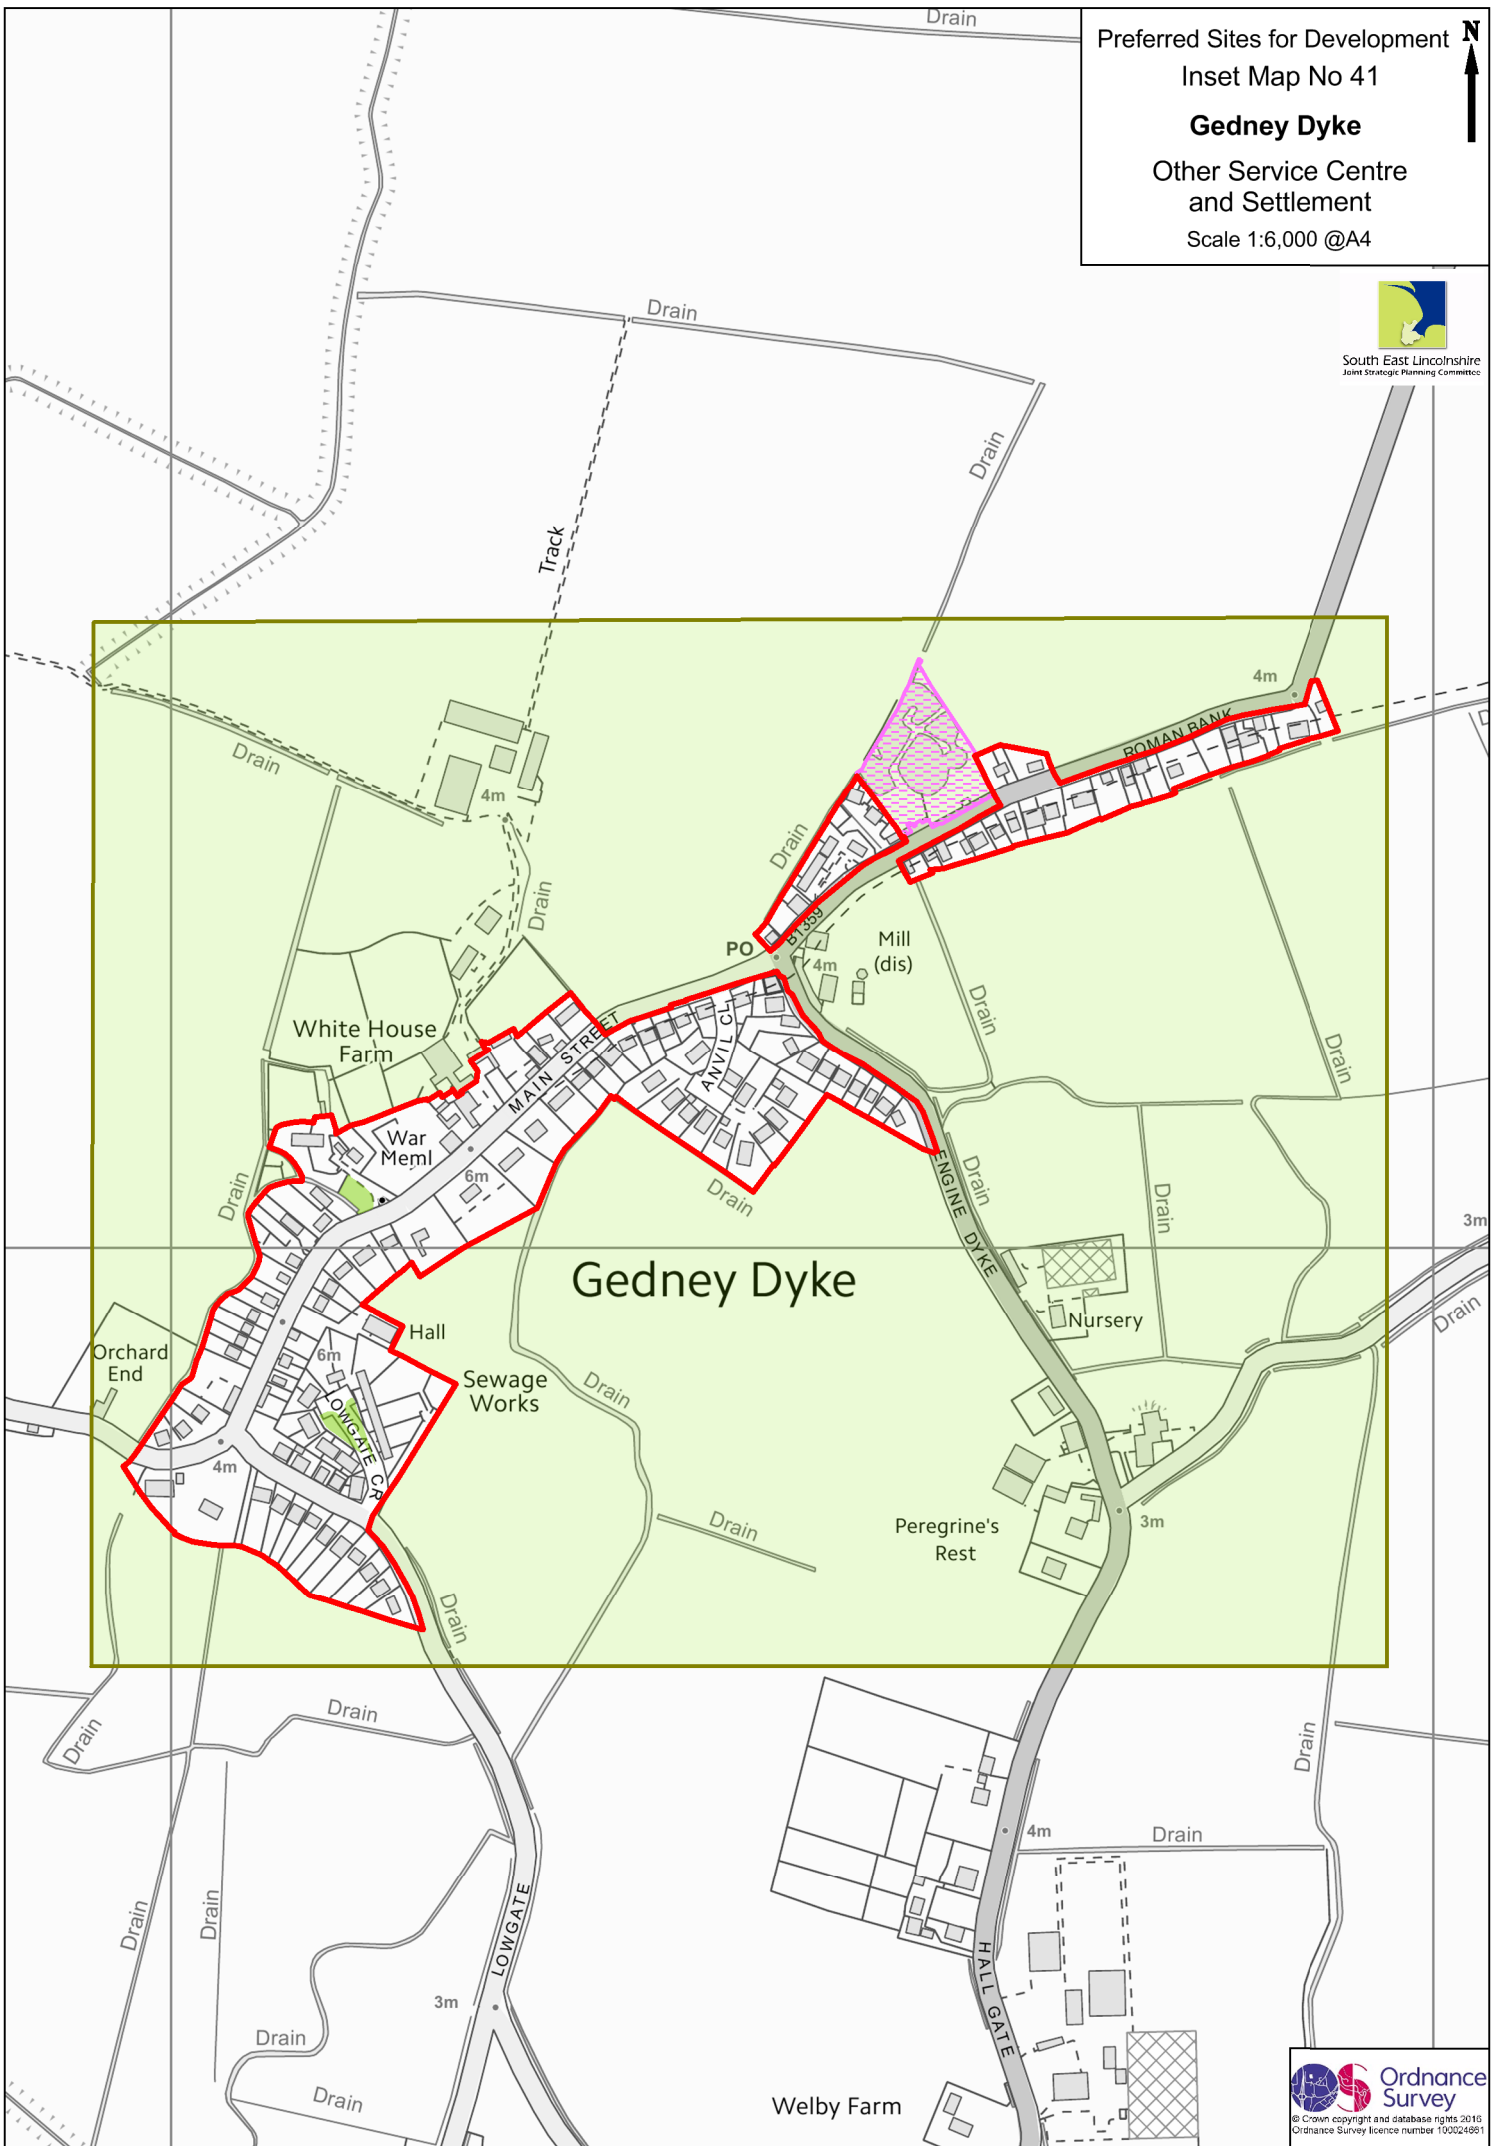

Preferred Sites for Development
Inset Map No 41

Gedney Dyke

Other Service Centre
and Settlement

Scale 1:6,000 @A4

Gedney Dyke

Welby Farm