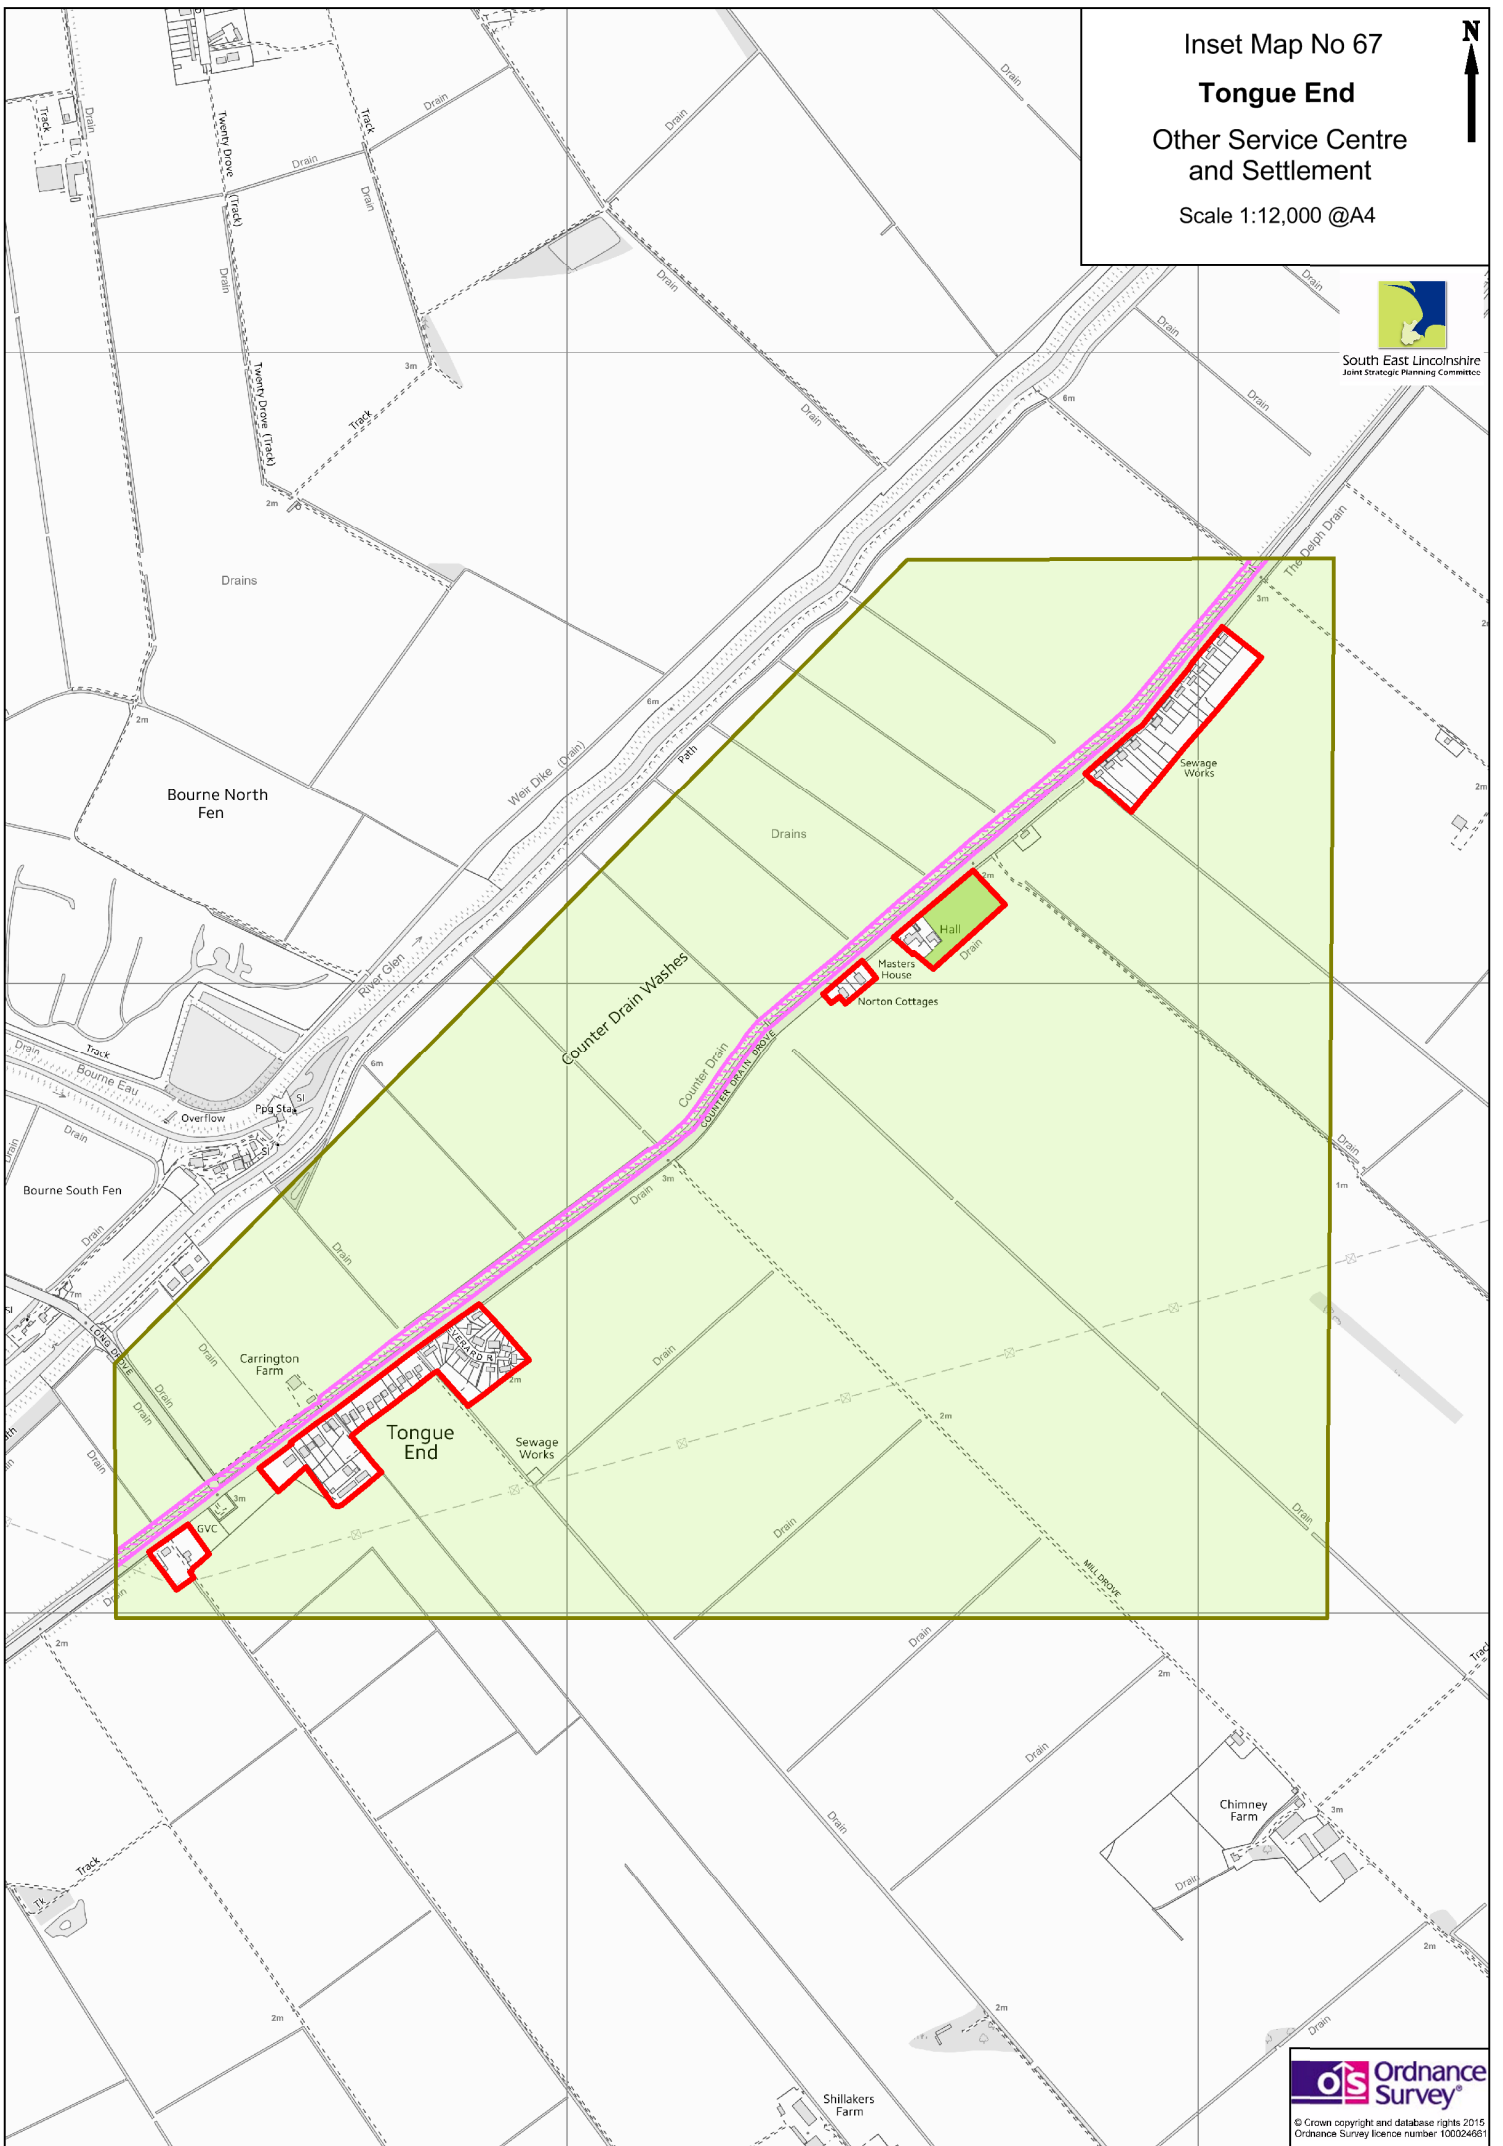

Inset Map No 67

Tongue End

Other Service Centre
and Settlement

Scale 1:12,000 @A4