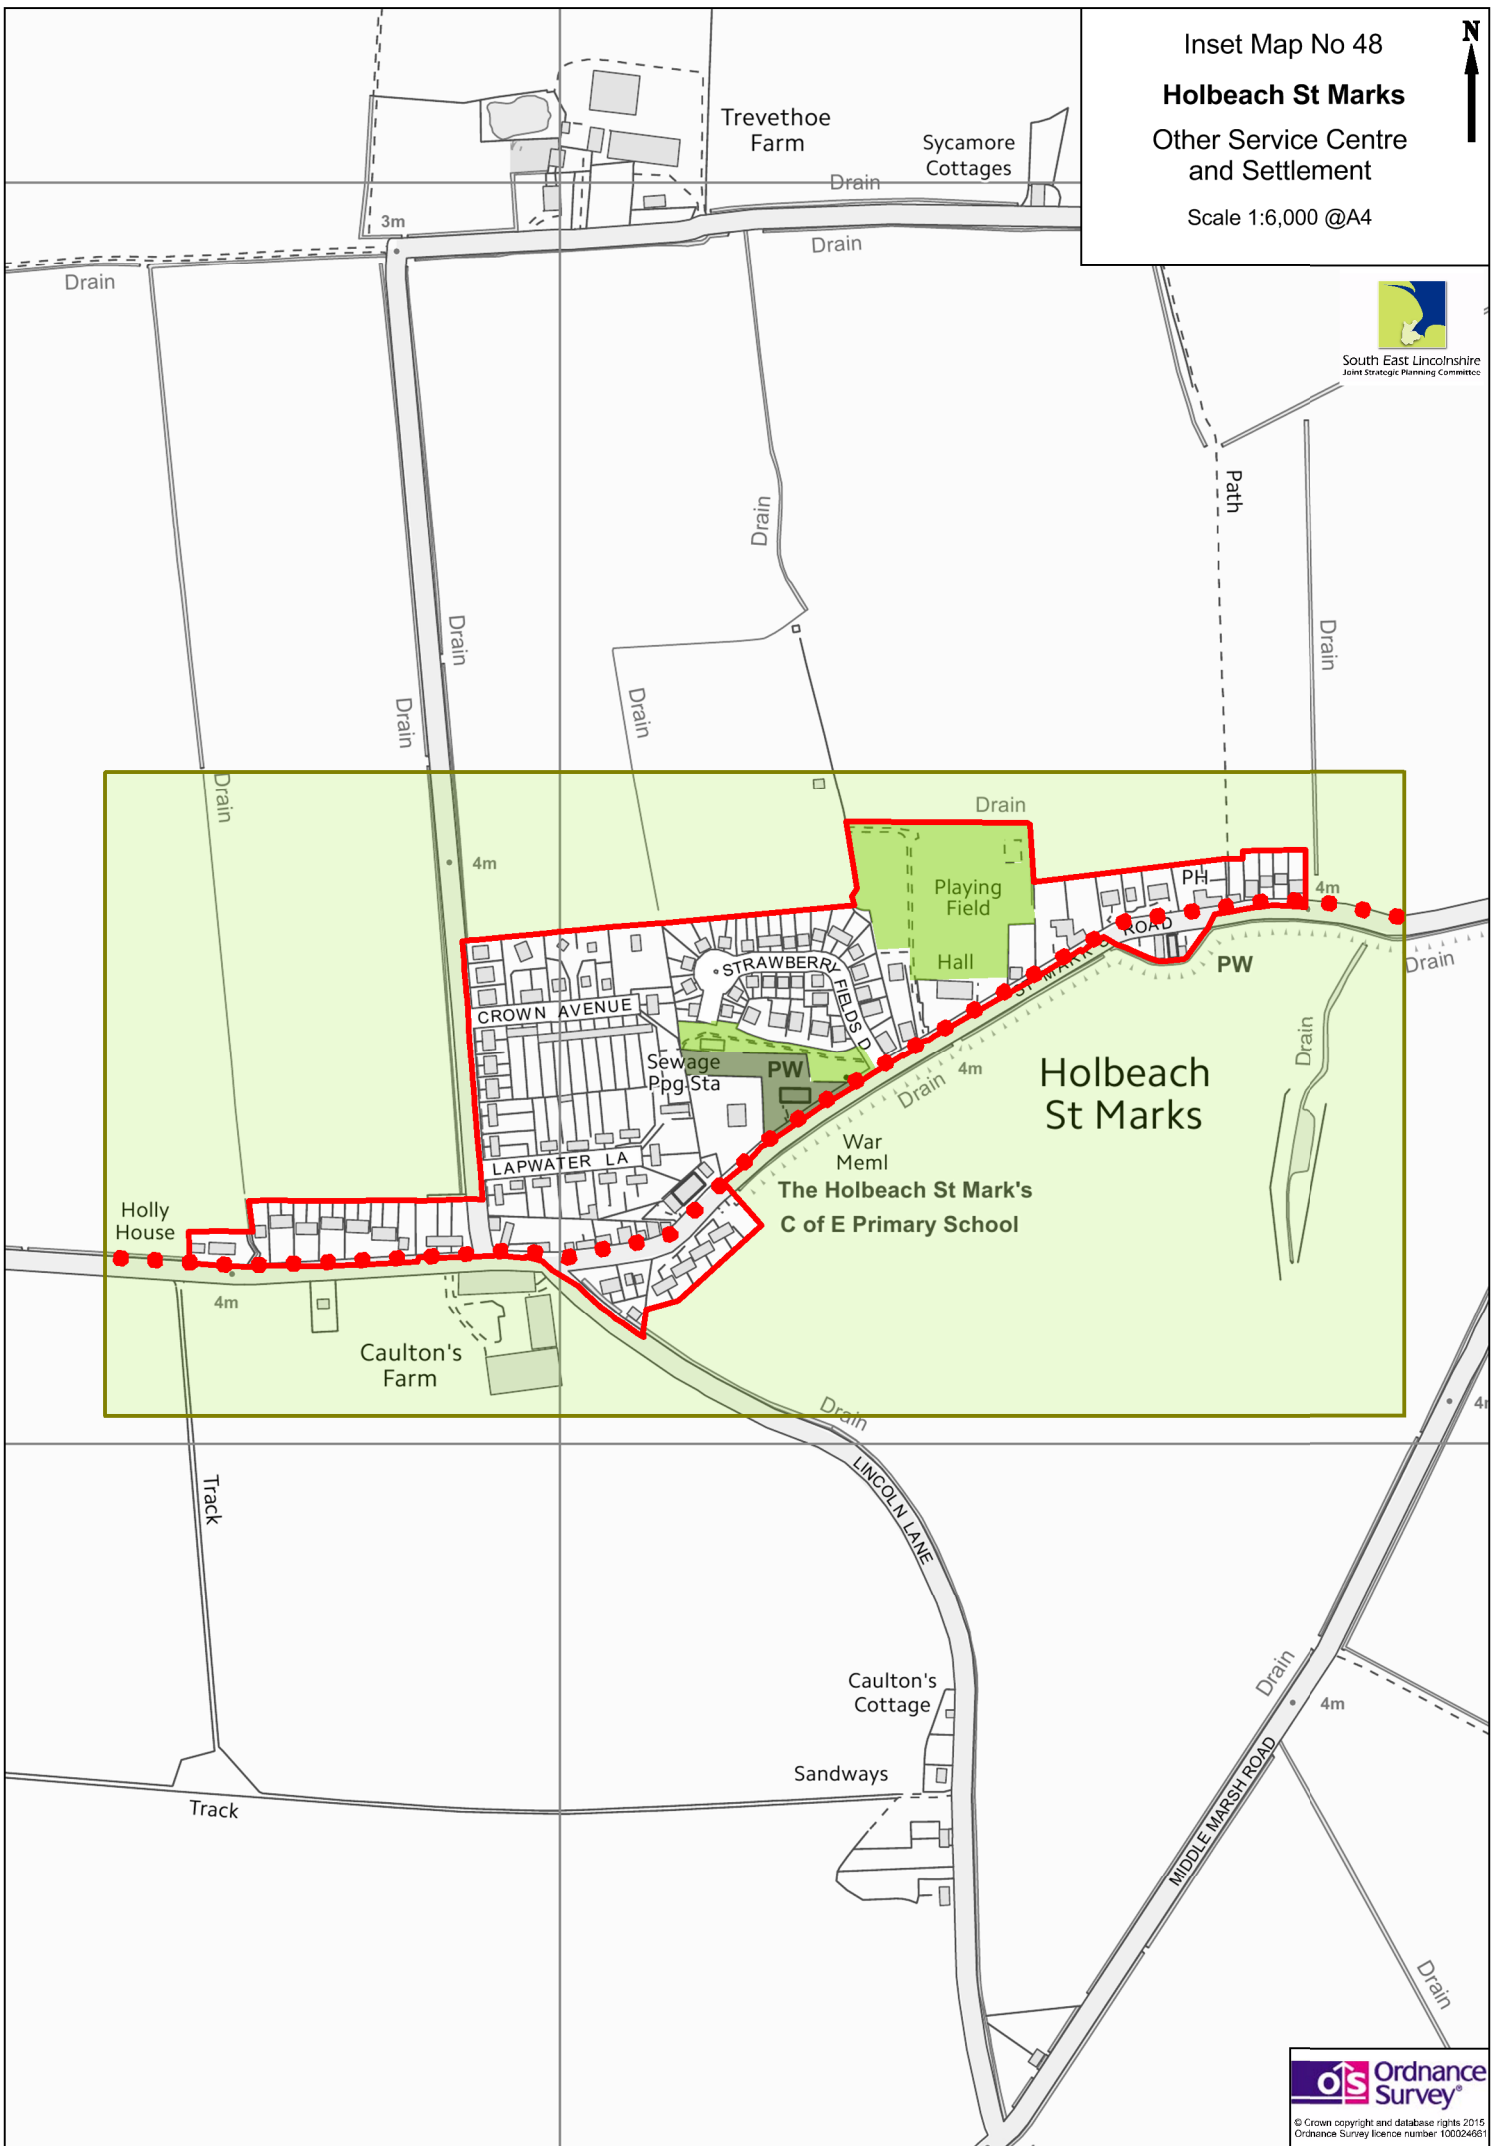

Inset Map No 48

Holbeach St Marks

Other Service Centre
and Settlement

Scale 1:6,000 @A4