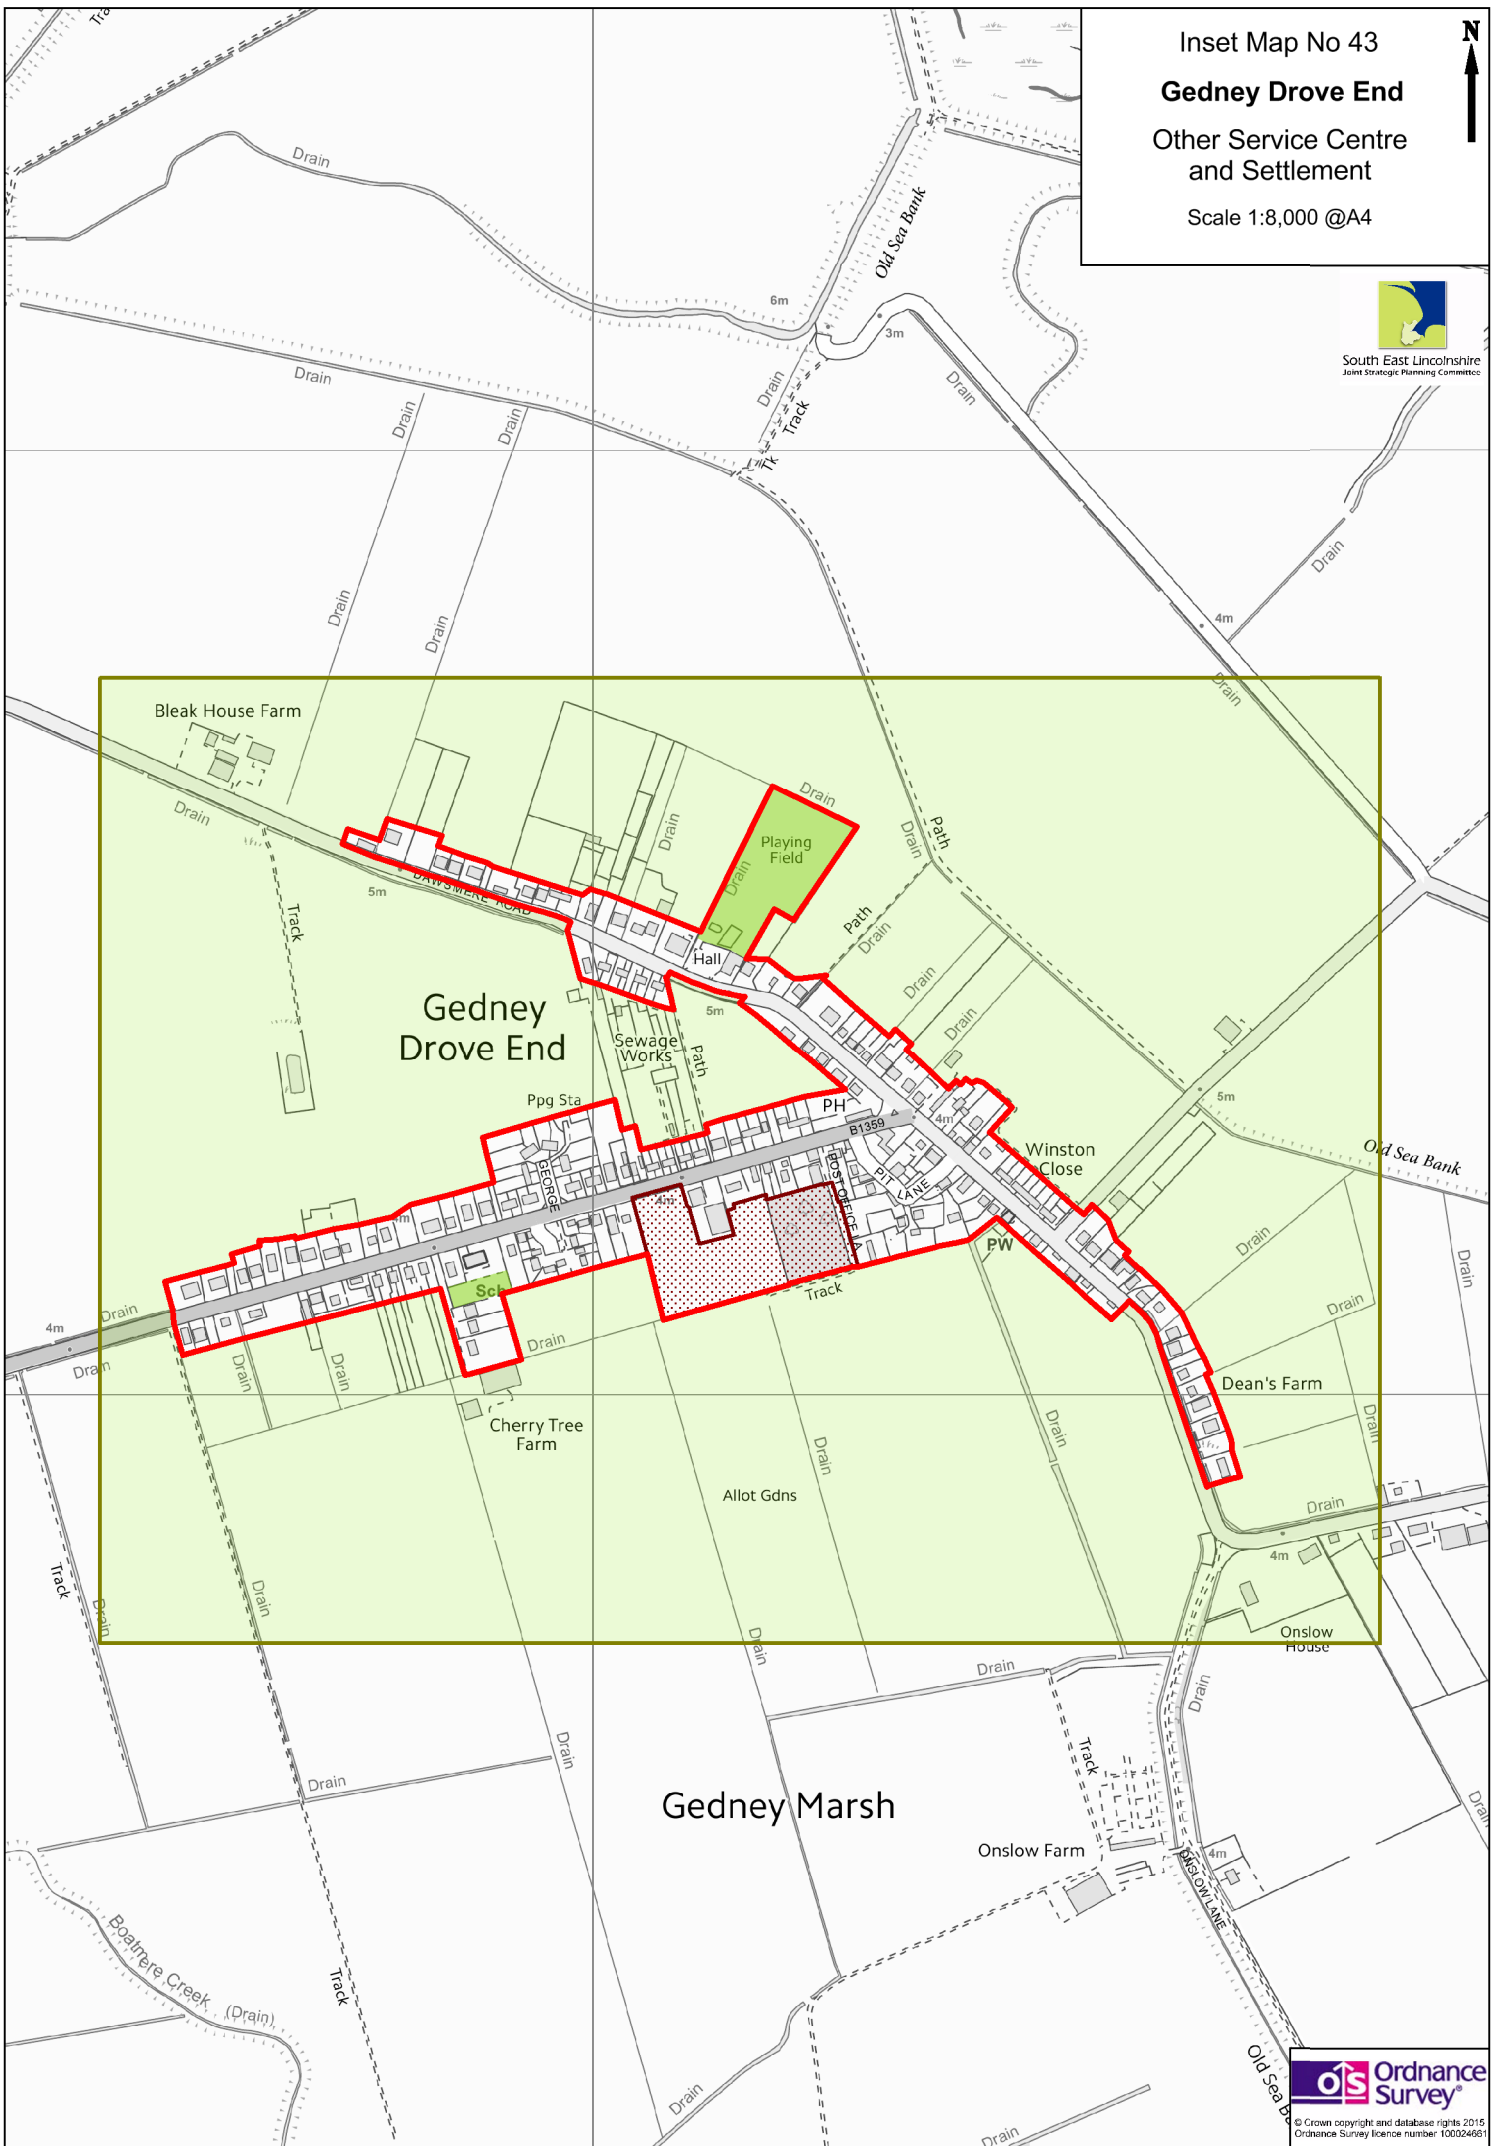

Inset Map No 43

Gedney Drove End

Other Service Centre
and Settlement

Scale 1:8,000 @A4