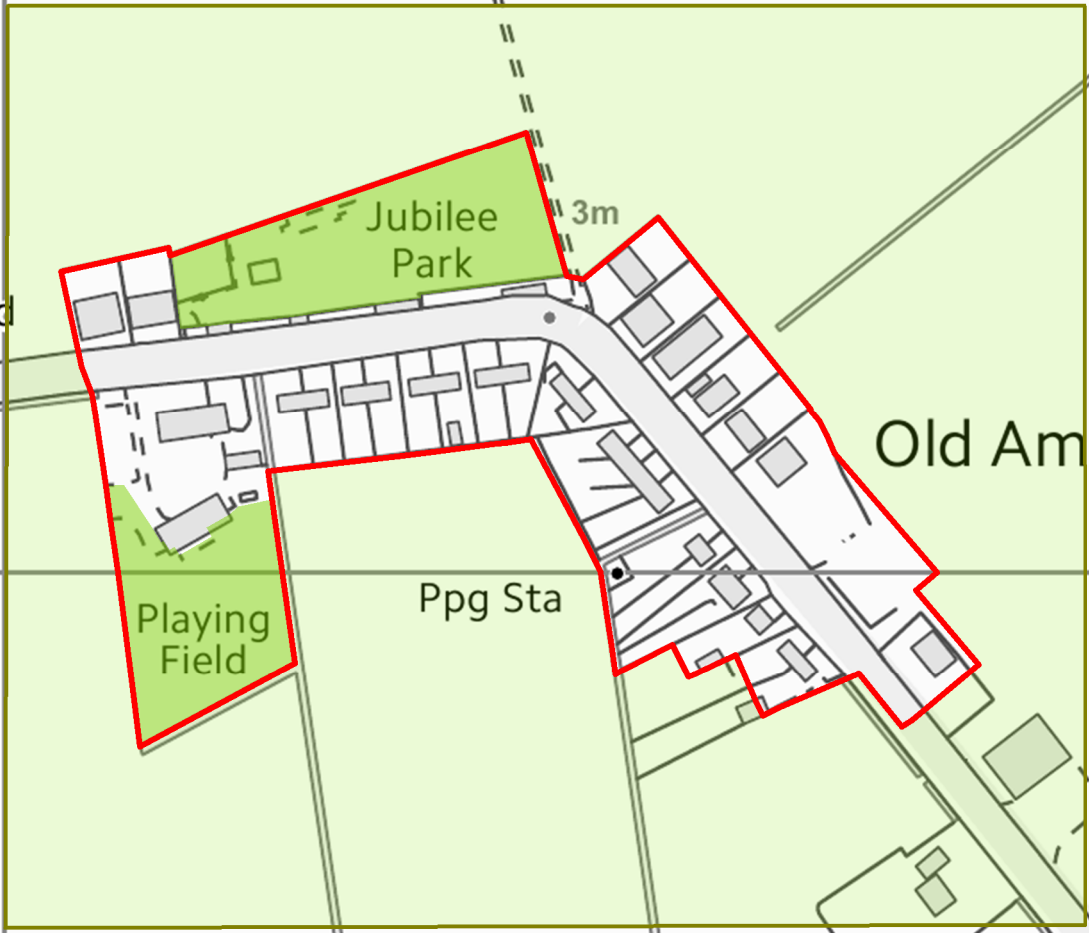

Inset Map No 33

Amber Hill

Other Service Centre
and Settlement

Scale 1:3,000 @A4

Sewage
Works

Highfield

Jubilee
Park

3m

Old Amber Hi

Playing
Field

Ppg Sta

Charnwood
House

Elm
Hou